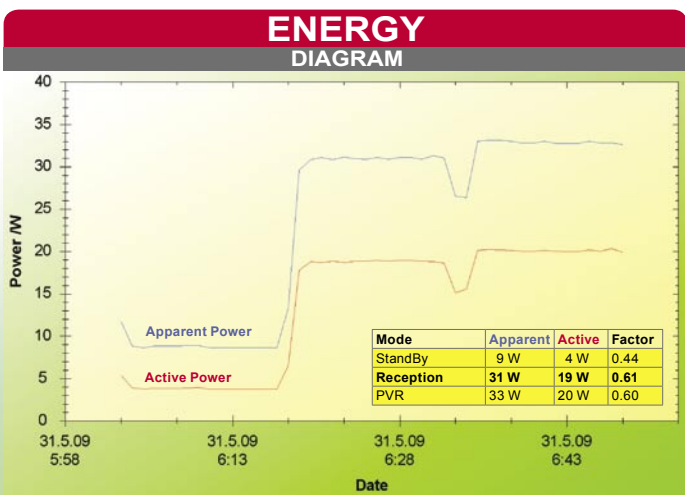

Nickolas Ovsyadovskiy
TELE-satellite
Test Center
Hungary

-

虽然可以理解一切基于预算的考虑, 但是, 一些被省去的好东西应该保留, 像用于HDD 的 E-SATA接口, 或直接录像的遥控器按钮。

把频道加入喜爱的目录中。|

重放DivX, 使声音和图像同步。|

卫星选项。|

接收到SR 只有1780Ksps的SCPC信号。|

TECHNIC DATA	
Manufacturer	ABCom s.r.o., Gogolova 1, 95501 Topolcany, Slovakia
Tel	+421-38-5362-611
Fax	+421-38-5322-027
E-Mail	info@abcom.sk
Model	IPBox 91HD
Function	Digital Linux-based HDTV PVR receiver
Channel memory	10000
Symbol rate	1~45 Ms/sec.
SCPC	yes
DiSEqC	1.0 / 1.1 / 1.2 / 1.3
USALS	yes
Scart	1
HDMI	yes
RCA output	no
YUV output	no
UHF output	no
S-Video output	no
0/12 Volt connection	no
Dig. Audio connection	yes
Ethernet port	yes
USB 2.0 port	yes
RS232 interface	no
EPG	yes
C/Ku band compatible	yes
Power supply	180-245 VAC, 50/60 Hz
Power consumption	30W (according to manufacturer)
Dimension	300x60x240mm